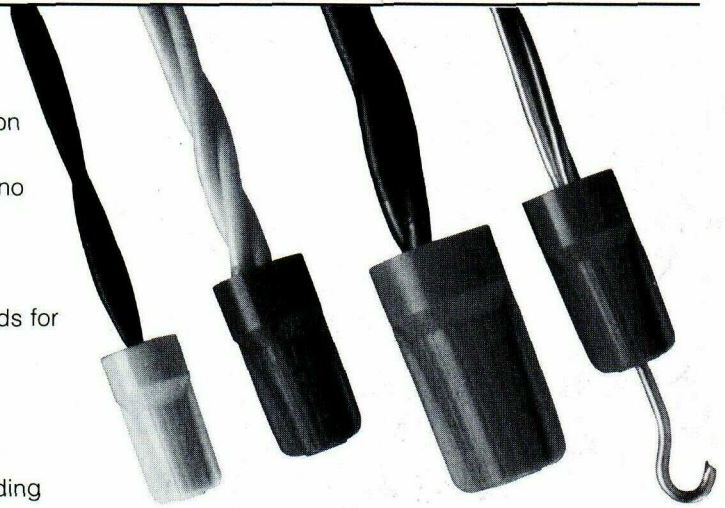

Wire Connectors

B-CAP® Wire Connectors

- Three color-coded models cover a full range of wire sizes from 22 AWG through 6 AWG
- Classic Fin™ design provides secure grip for extra leverage on maximum wire combinations
- Live-action spring expands to accept wire shape and size – no pre-twisting required
- Square-wire spring threads directly onto conductors for fast, secure connections
- Deep skirt protects against flash-over and turned-back strands for maximum dielectric protection
- Easily removed for repeat usage on same size or larger wire combinations
- Tough, UL 94V-2 flame-retardant shell rated at 105°C (221°F)
- Green-B® designed for making ground connections and bonding non-metallic sheathed cable
- UL 486C Listed (Green-B® UL 467 Listed) and CSA 22.2 #188 Certified; comply with Federal Specification W-S-610E

Model	Color	Wire Combination Range	Wire Combination Range (mm)	Quantity / Package	Cat. No.
B1	Yellow	600V* No. 22 to 10 AWG Min. 2 No. 18 Max. 3 No. 12	600V* .635mm DIA to 2.59mm DIA Min. 1.64mm ² Max. 9.93mm ²	100 / Box	B1-1
				250 / Jar	B1-250JR
				2,500 / Bucket (5 bags, 500 ea.)	B1-25
				10,000 / Keg (20 bags, 500 ea.)	B1-B
B2	Red	600V* No. 22 to 8 AWG Min. 2 No. 18 Max. 5 No. 12	600V* .635mm DIA to 3.26mm DIA Min. 1.64mm ² Max. 16.55mm ²	100 / Box	B2-1
				350 / Jar	B2-350JR
				2,500 / Bucket (5 bags, 500 ea.)	B2-25
				10,000 / Keg (20 bags, 500 ea.)	B2-B
B4	Blue-Gray	600V* No. 14 to 6 AWG Min. 2 No. 12 Max. 2 No. 6	600V* 1.63mm DIA to 4.12mm DIA Min. 6.6mm ² Max. 26.6mm ²	50 / Box	B4-1
				1,000 / Bucket (4 bags, 250 ea.)	B4-25
				2,500 / Keg (10 bags, 250 ea.)	B4-B
BGR	Green	No. 14 to 10 AWG Min. 2 No. 14 Max. 5 No. 12	1.63mm DIA to 2.59mm DIA Min. 4.16mm ² Max. 16.5mm ²	50 / Box	BGR-1
				2,500 / Bucket (10 bags, 250 ea.)	BGR-25
				5,000 / Keg (20 bags, 250 ea.)	BGR-B